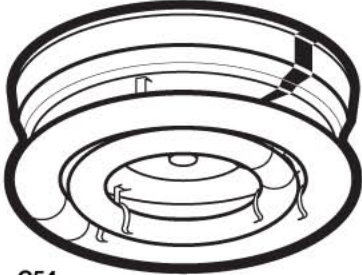

Circlines

C, CX6, CX6SQ, CPuff
9", 11", 12", 14", 19"

Round "DECO"
DRUM

WHITE Housings
exposed lamps

C54

- C22X6 1)FC8T9 11"
- C32X6 1)FC12T9 14"
- C54X6 1)FC8T9 & FC12T9 14"
- C40X6 1)FC16T9 19"
- C72X6 1)FC12T9 & FC16T9 19"

- C22X6-2PL9 11"
- C32X6-2PL13 14"
- C32X6-2PL26 14"

Same as above but SQUARE

C22 WHITE
C32

WHITE ACRYLIC LENSES

"DRUM"

"UFO" MUSHROOM

DIMENSIONS

Round "Puff"