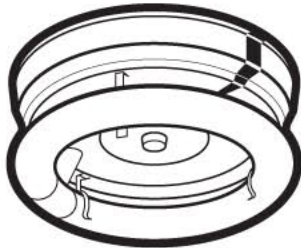

Circlines

C, CX6, CX6SQ, CPuff
9", 11", 12", 14", 19"

Round "DECO"
DRUM

WHITE Housings
exposed lamps

C54

- C22X6 1)FC8T9 11"
- C32X6 1)FC12T9 14"
- C54X6 1)FC8T9 & FC12T9 14"
- C40X6 1)FC16T9 19"
- C72X6 1)FC12T9 & FC16T9 19"

- C22X6-2PL9 11"
- C32X6-2PL13 14"
- C32X6-2PL26 14"

Same as above but SQUARE

C22 WHITE
C32

WHITE ACRYLIC LENSES

"DRUM"

"UFO" MUSHROOM

DIMENSIONS

Round "Puff"