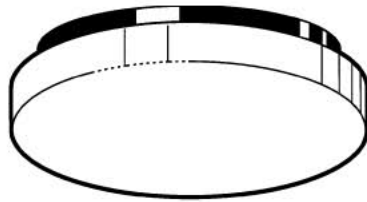

Circlines

C, CX6, CX6SQ, CPuff
9", 11", 12", 14", 19"

Round "DECO"
DRUM

WHITE Housings
exposed lamps

C54

- C22X6 1)FC8T9 11"
- C32X6 1)FC12T9 14"
- C54X6 1)FC8T9 & FC12T9 14"
- C40X6 1)FC16T9 19"
- C72X6 1)FC12T9 & FC16T9 19"

- C22X6-2PL9 11"
- C32X6-2PL13 14"
- C32X6-2PL26 14"

Same as above but SQUARE

C22 WHITE
C32

WHITE ACRYLIC LENSES

"DRUM"

"UFO" MUSHROOM

DIMENSIONS

Round "Puff"