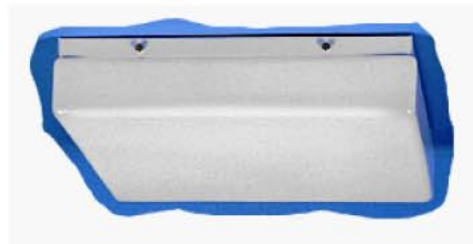

Circlines

C, CX6, CX6SQ, CPuff
9", 11", 12", 14", 19"

Round "DECO"
DRUM

WHITE Housings
exposed lamps

C54

- C22X6 1)FC8T9 11"
- C32X6 1)FC12T9 14"
- C54X6 1)FC8T9 & FC12T9 14"
- C40X6 1)FC16T9 19"
- C72X6 1)FC12T9 & FC16T9 19"

- C22X6-2PL9 11"
- C32X6-2PL13 14"
- C32X6-2PL26 14"

Same as above but SQUARE

C22 WHITE
C32

WHITE ACRYLIC LENSES

"DRUM"

"UFO" MUSHROOM

DIMENSIONS

Round "Puff"

FEATURES AND BENEFITS

- Bare bulb or diffused light (C) • Economical, efficient lighting source
- Translucent white acrylic diffuser ("X6 & Puff) • Soft, even illumination; flawless look
- Chrome set screws (X6 & Puff) • Easy installation and maintenance