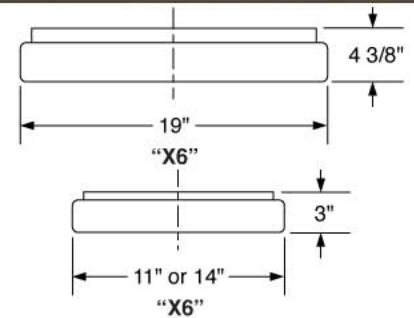

- C22X6-2PL9 11"
- C32X6-2PL13 14"
- C32X6-2PL26 14"

Same as above but SQUARE

C22 WHITE
C32

WHITE ACRYLIC LENSES

"DRUM"

"UFO" MUSHROOM

DIMENSIONS

Round "Puff"